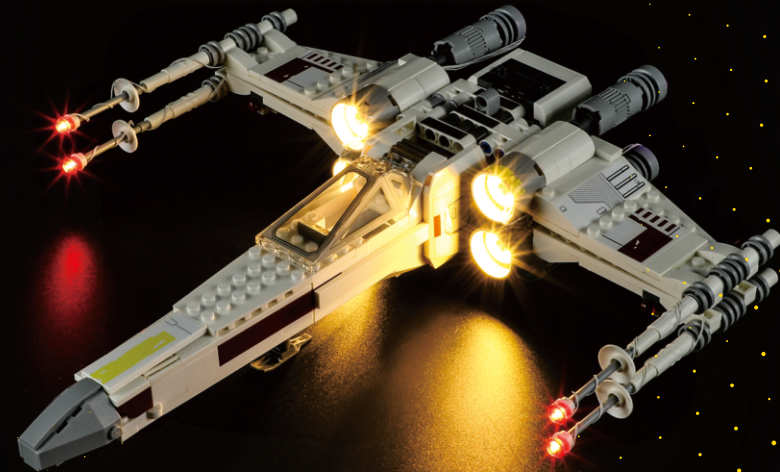

LUKE SKYWALKER'S
X-WING FIGHTER
75301

ITEM NO : LGK559

LED lights damage easily,
Please take it as carefully as you can.

Before installation, please have a test of the light
to make sure all can light up. If the lights do not work,
please contact us.