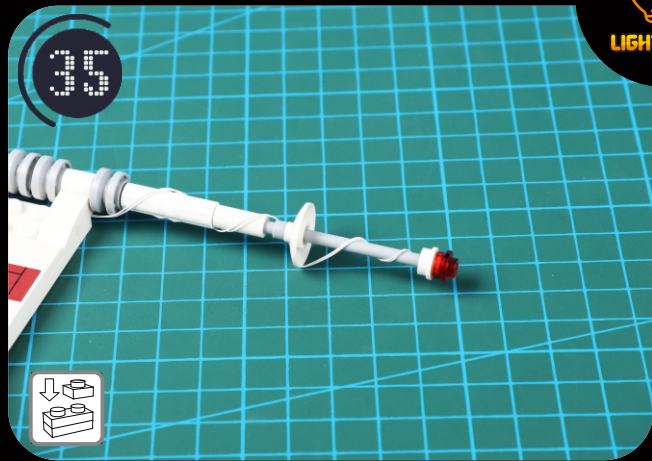

 Take apart

 Costume

 Enlace

 Cross

 Pull

 Turn

LIGHTAILING

 Take apart