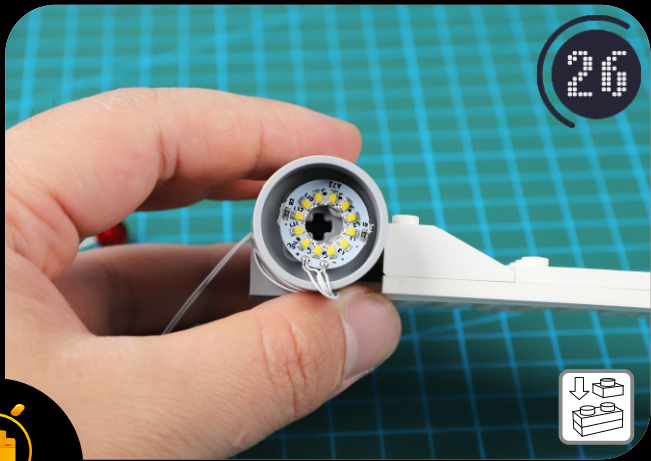

25

26

27

28

29

30

Take apart Costume Enlace

Cross Pull Turn

31

32

Take apart Costume Enlace

Cross Pull Turn