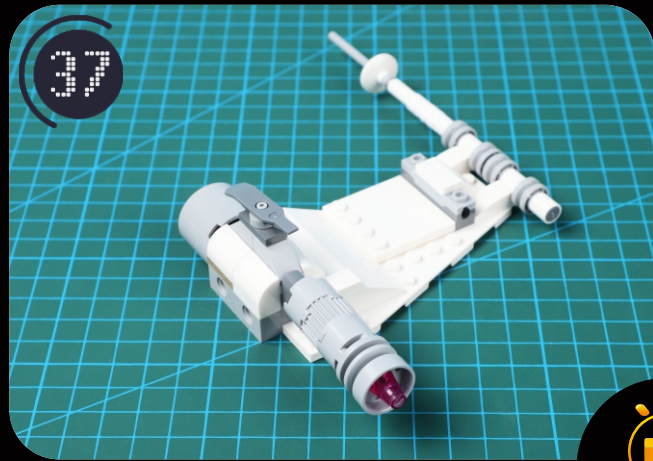

 Take apart

 Costume

 Enlace

 Cross

 Pull

 Turn

LIGHTAILING

 Take apart