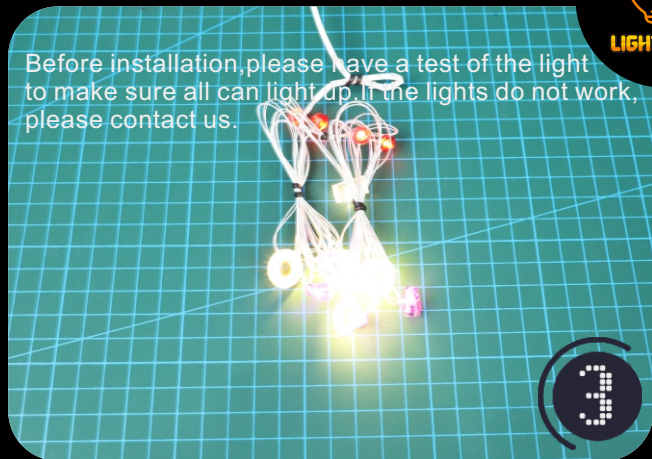

LUKE SKYWALKER'S
X-WING FIGHTER
75301

ITEM NO : LGK559

LED lights damage easily,
Please take it as carefully as you can.

Before installation, please have a test of the light
to make sure all can light up. If the lights do not work,
please contact us.