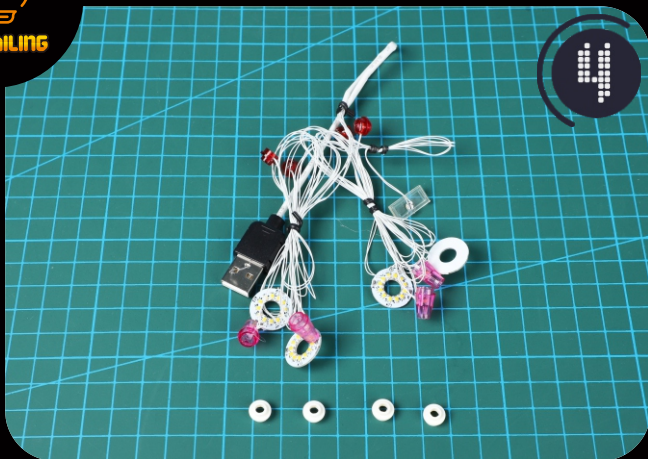

LUKE SKYWALKER'S
X-WING FIGHTER
75301

ITEM NO : LGK559

LED lights damage easily,
Please take it as carefully as you can.

Before installation, please have a test of the light
to make sure all can light up. If the lights do not work,
please contact us.

Take apart Costume Enlace

 Install building blocks	 Dismantle building blocks
 Wind the cable around building blocks	 Penetrate building blocks via a cable
 Pull the cable on building blocks forward	 Turn the block around

To get the information faster, the above icons and conventions are used on the manual.

Cross Pull Turn

Take apart Costume Enlace

Cross Pull Turn

Take apart

Costume

Enlace

Cross