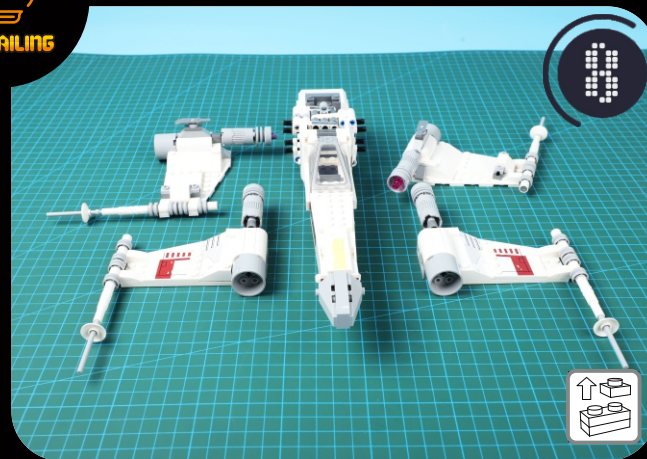

LUKE SKYWALKER'S
X-WING FIGHTER
75301

ITEM NO : LGK559

LED lights damage easily,
Please take it as carefully as you can.

Before installation, please have a test of the light
to make sure all can light up. If the lights do not work,
please contact us.

To get the information faster, the above icons and conventions are used on the manual.

Cross Pull Turn

Take apart Costume Enlace

Cross Pull Turn

Take apart

Costume

Enlace

Cross