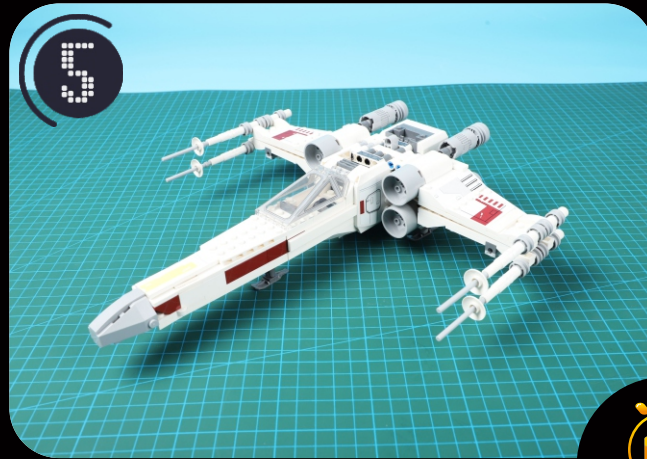

Take apart Costume Enlace