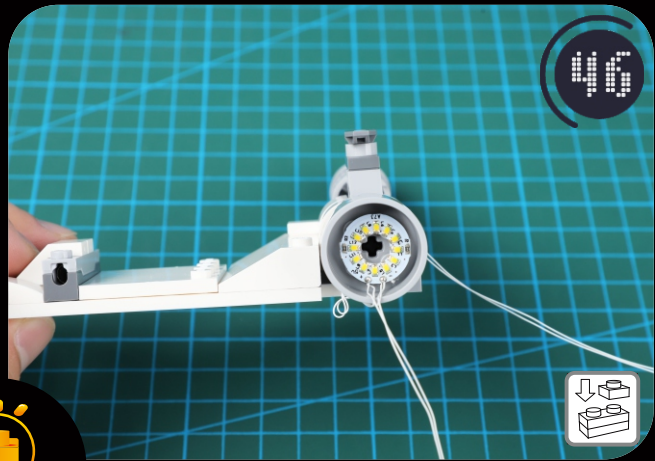

 Costume

 Enlace

 Cross

 Pull

 Turn

LIGHTAILING

Take apart

Costume