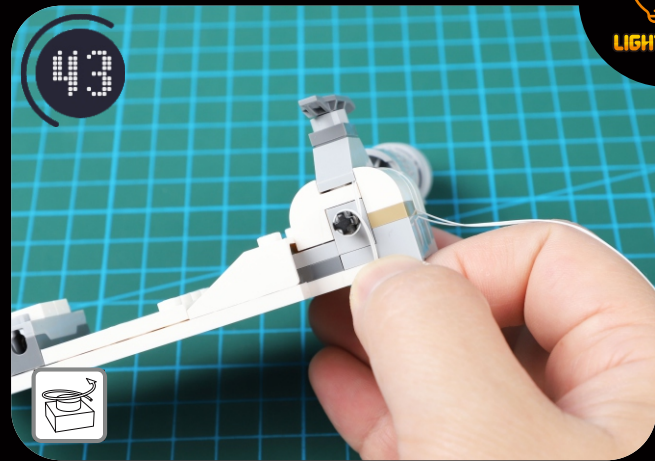

 Costume

 Enlace

 Cross

 Pull

 Turn

LIGHTAILING

Take apart

Costume